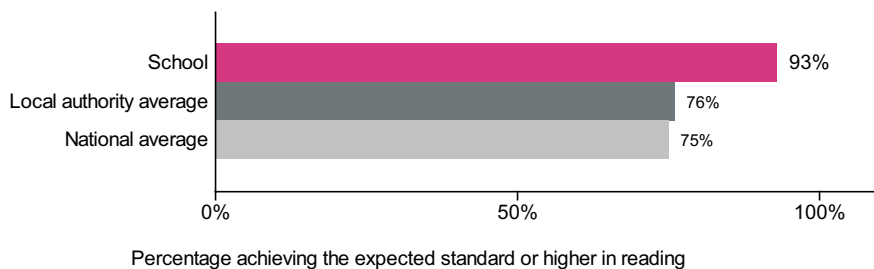

Kingsdown and Ringwold CofE Primary School (URN: 118690)

Key stage 1

This is provisional data for 2018/19. CLA data is not currently available, therefore we are not currently publishing breakdowns of data such as disadvantaged which appeared previously. This information will be included in a later release.

Percentage achieving the expected standard or higher in reading

Number of pupils = 30

Percentage achieving greater depth in reading

Number of pupils = 30

Percentage achieving the expected standard or higher in writing