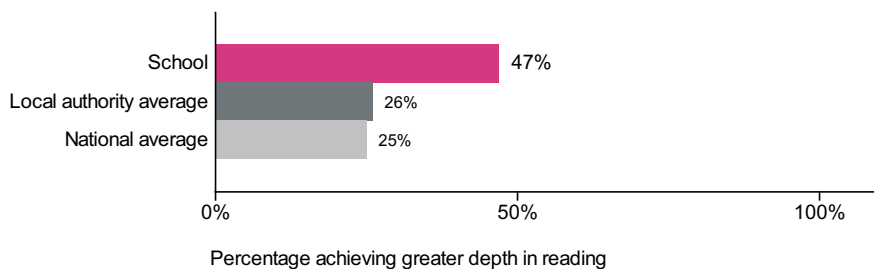

Kingsdown and Ringwold CofE Primary School (URN: 118690)

Key stage 1

This is provisional data for 2018/19. CLA data is not currently available, therefore we are not currently publishing breakdowns of data such as disadvantaged which appeared previously. This information will be included in a later release.

Percentage achieving the expected standard or higher in reading

Number of pupils = 30

Percentage achieving greater depth in reading

Number of pupils = 30

Percentage achieving the expected standard or higher in writing